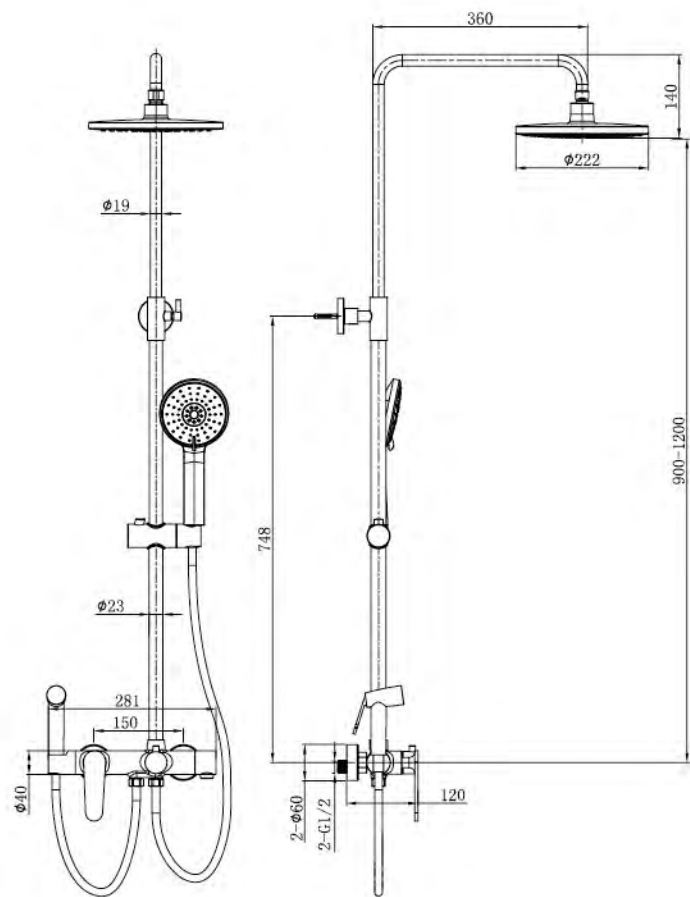

## Round and Square

we also offer full range of shower heads with different sizes, and can be brass or SUS304.

YS34209G

YS34210C

YS34244  
Shower column

OWER COLUMN

YS34119  
Shower column

YS34121C  
Shower column