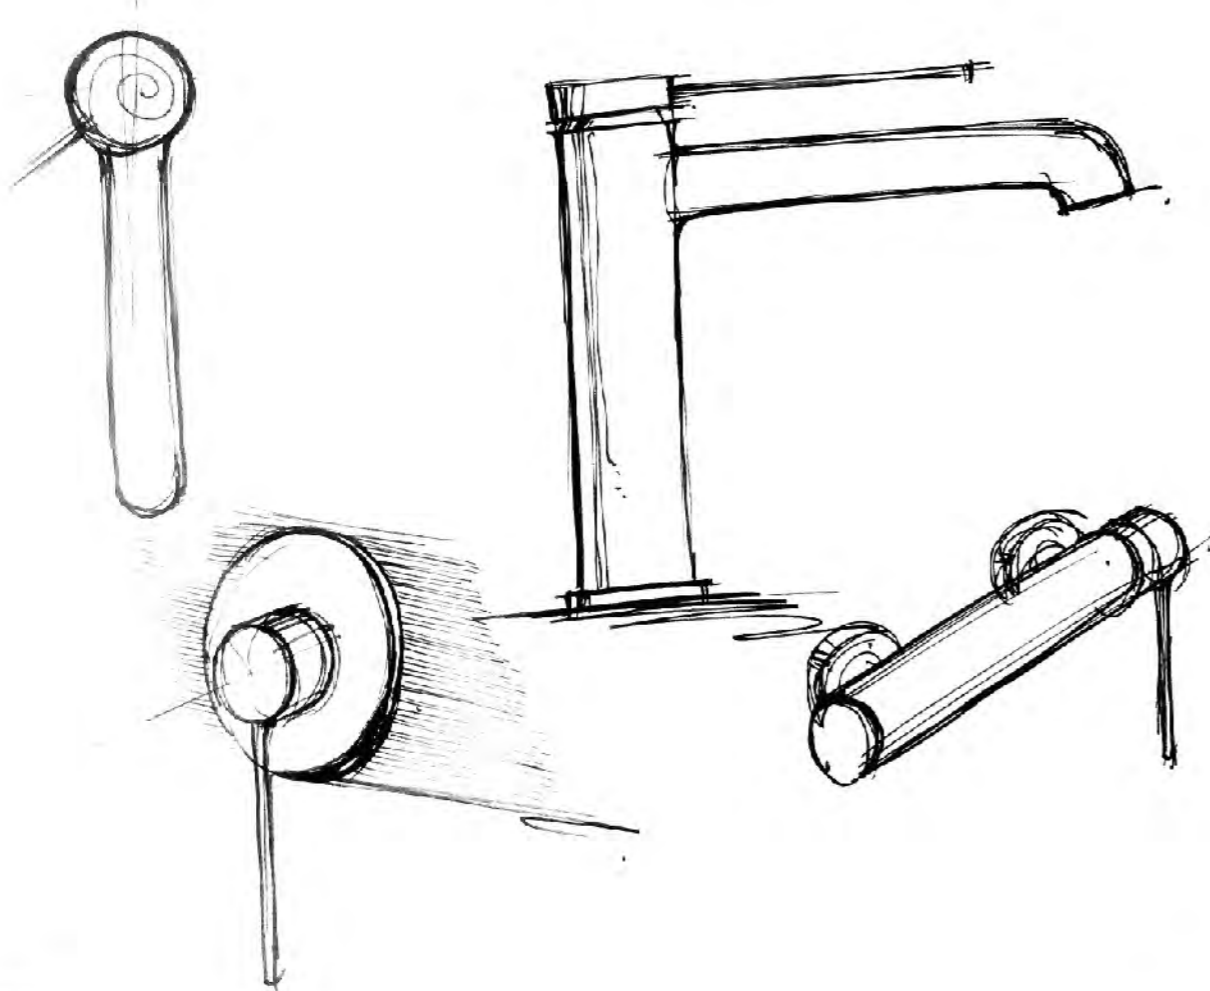

## **3275 SERIES**

this series borred with gene from industrial style, with pipes, flat and slim handles, can be chromed, black, white.

A113

A114

3275B SERIES

3275B-10  
Single level bath mixer  
φ 35mm

3275B-20  
Single level shower mixer  
φ 35mm