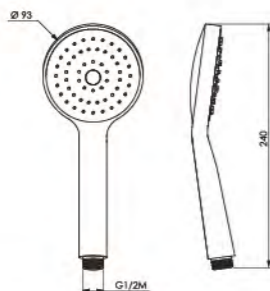

1:1

YS31118

ABS handshower
Size: ϕ 100x250mm

HANDSHOWERS AND SHOWER HEAD

 YS31258C ABS handshower Size: ϕ 108x237mm	 YS31258CT ACS ABS shower head Size: ϕ 240mm	 YS31261 ABS handshower Size: 62x250mm	 YS31261T ABS shower head Size: 180x240mm	 YS31271 ABS handshower Size: ϕ 10x250mm	 YS31271T ABS shower head Size: ϕ 240mm	 YS31398 ABS handshower Size: ϕ 79x230mm
 YS31280 ACS ABS handshower Size: ϕ 110x256mm	 YS31280T ACS ABS shower head Size: ϕ 215mm	 YS31299 ABS handshower Size: ϕ 120x245mm	 YS31299T ABS shower head Size: ϕ 244mm	 YS31310N ACS ABS handshower Size: ϕ 120x245mm	 YS31310NT ACS ABS shower head Size: ϕ 220mm	 YS31366 ABS handshower Size: ϕ 122x245mm
 YS31380 ACS ABS handshower Size: ϕ 110x250mm	 YS31380T ACS ABS handshower Size: 230x230mm	 YS31142 ABS handshower Size: ϕ 89x240mm	 YS32154T ABS shower head Size: ϕ 82mm	 YS31251 ABS shower head Size: ϕ 100x240mm	 YS31251T ABS shower head Size: ϕ 100mm	 YS31385 ABS shower head Size: ϕ 120x260mm
 YS31193 ABS handshower Size: ϕ 89x262mm	 YS31193T ABS shower head Size: ϕ 89mm	 YS31159 ACS ABS handshower Size: ϕ 67x188mm	 YS31159T ABS handshower Size: ϕ 85mm	 YS31103LL LED ABS handshower Size: ϕ 120mm	 YS31103LLT LED ABS handshower Size: ϕ 120mm	 YS31397 LED ABS shower head Size: ϕ 125x274mm
 YS31310 ABS handshower Size: ϕ 12x255mm	 YS31310T ABS shower head Size: ϕ 225mm	 YS31403 ABS handshower Size: ϕ 125mm	 YS31400W ABS shower head Size: ϕ 129x265mm	 YS31402W ABS handshower Size: ϕ 125mm	 YS31402C ABS shower head Size: ϕ 125mm	 YS31295 ABS handshower Size: ϕ 100x245mm