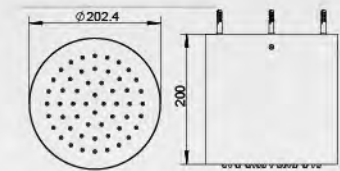

Sts. shower head
Size: ϕ 200x200mm

YS78617