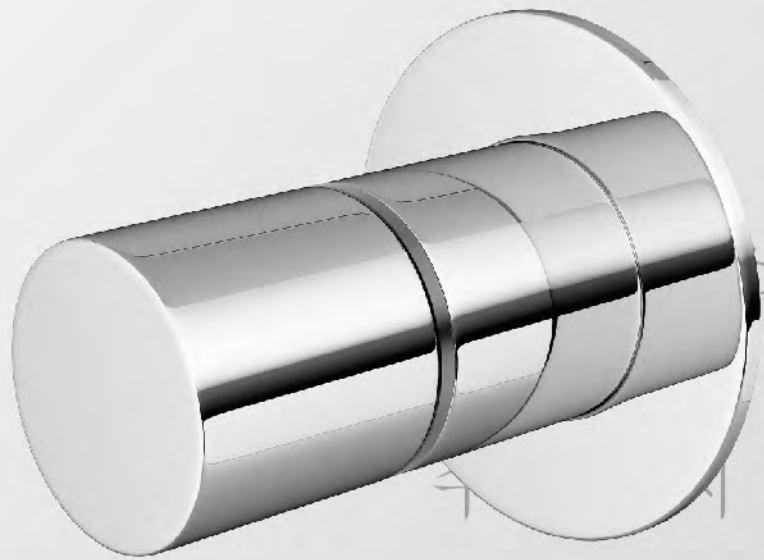

Faucet

Torneira

Maišytuvus

水龙头

Torneira

Robinet

Кран