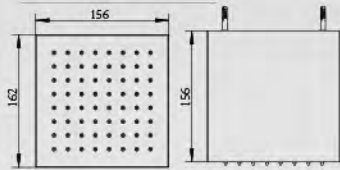

# CUBIC & CYLINDER

Now we have full range of cubic & cylinder, small one, bigger one, to make your shower room artistic existing.

YS78115

Sts. shower head  
Size: 200x200x200mm

YS78640

Sts. shower head  
Size: 156X162mm