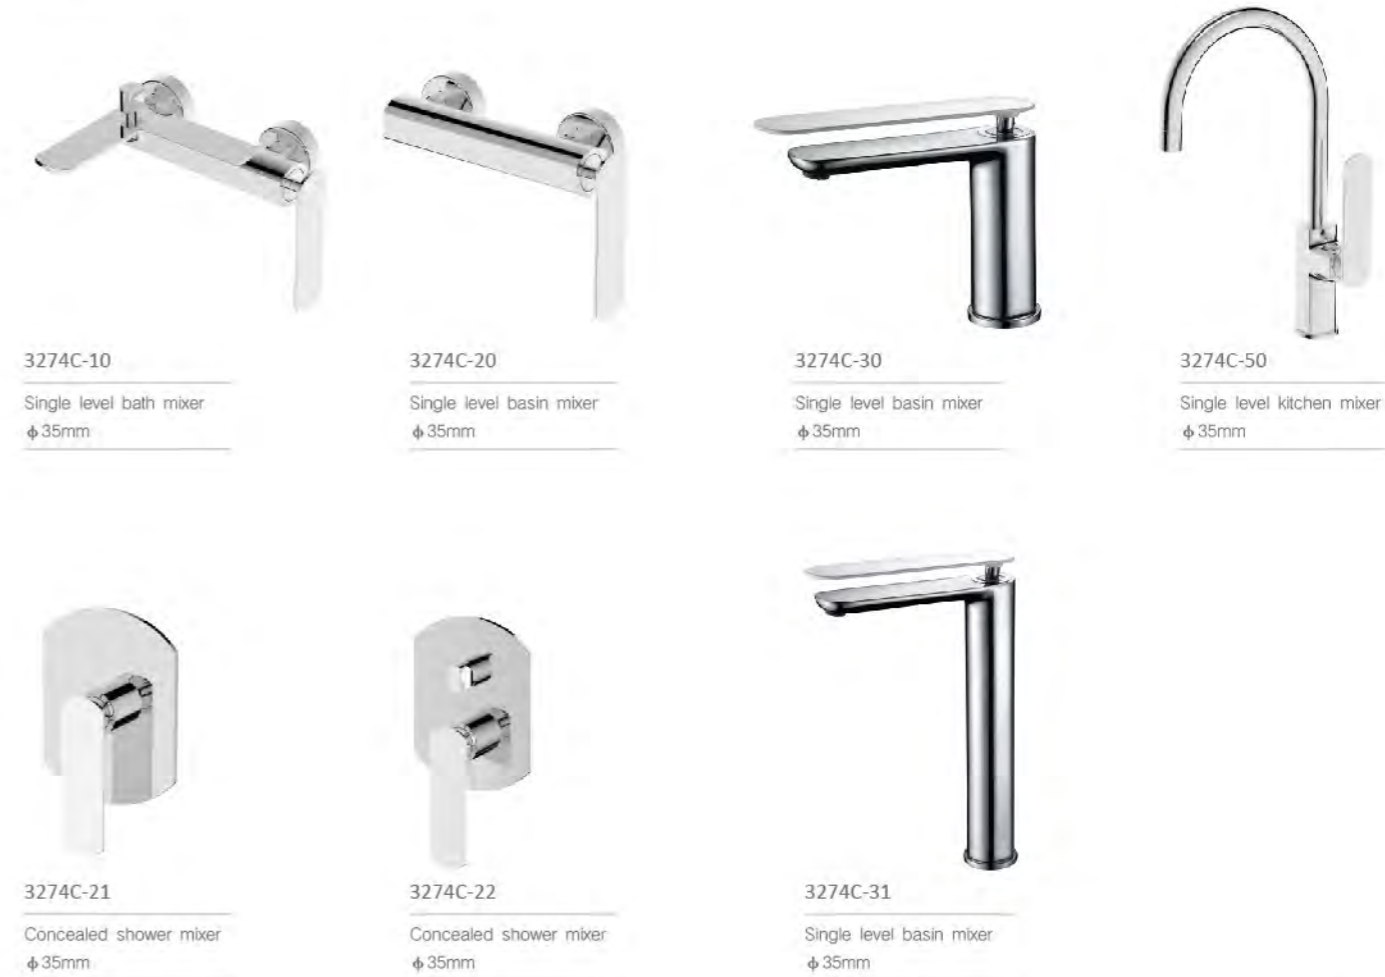

3275W-22  
Concealed shower mixer  
φ 35mm

3274R SERIES

3274B SERIES

3274C SERIES

3273C SERIES

3273C-20  
Single level bath mixer  
φ 35mm

3273C-30  
Single level basin mixer  
φ 35mm

3273C-31  
Single level basin mixer  
φ 35mm