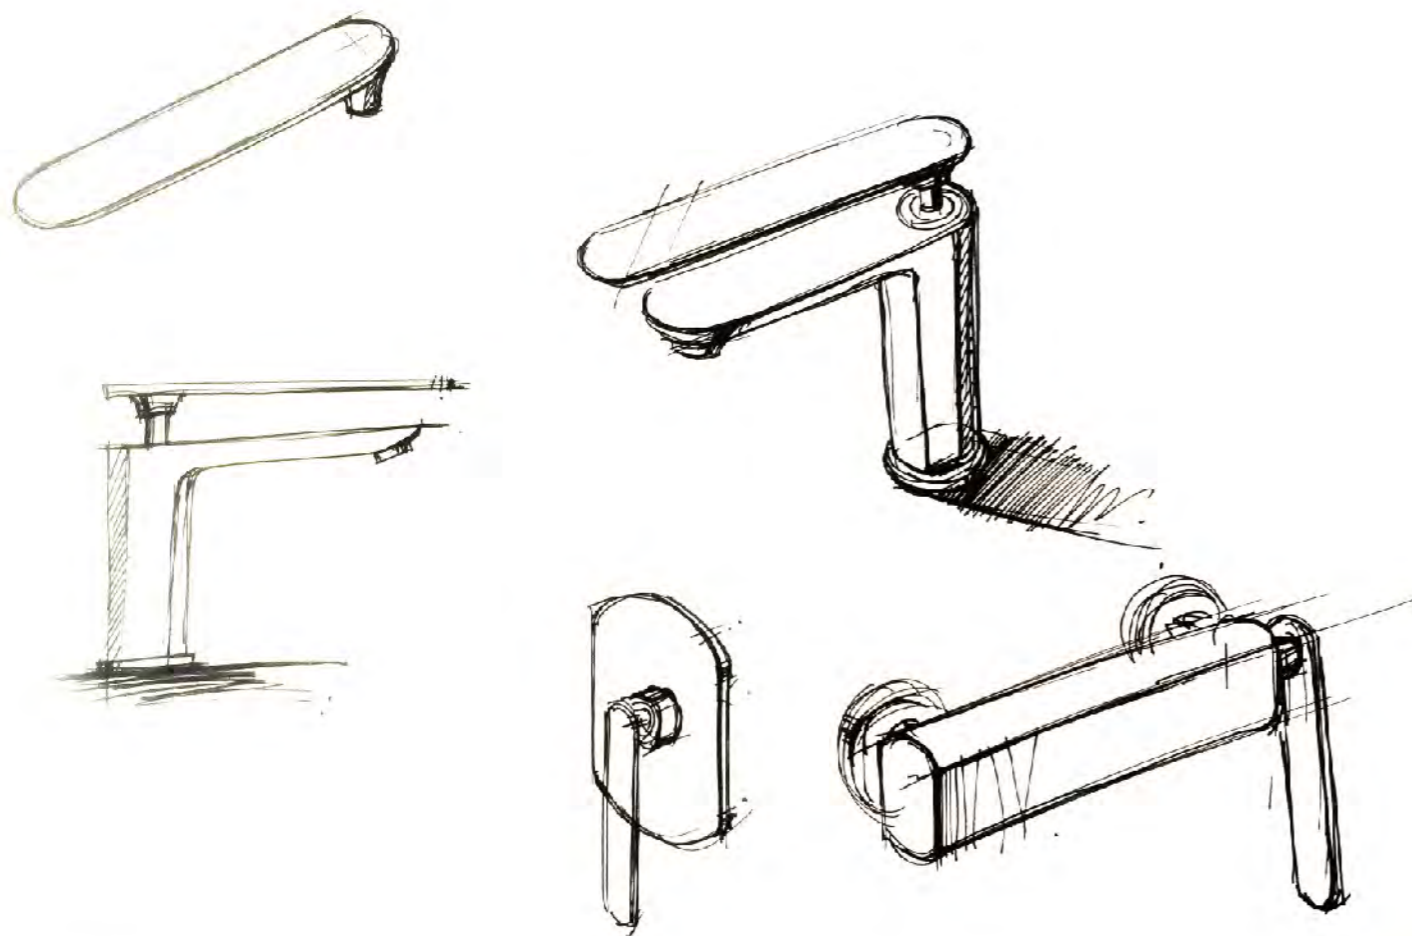

3274R SERIES

3274B SERIES

3274C SERIES