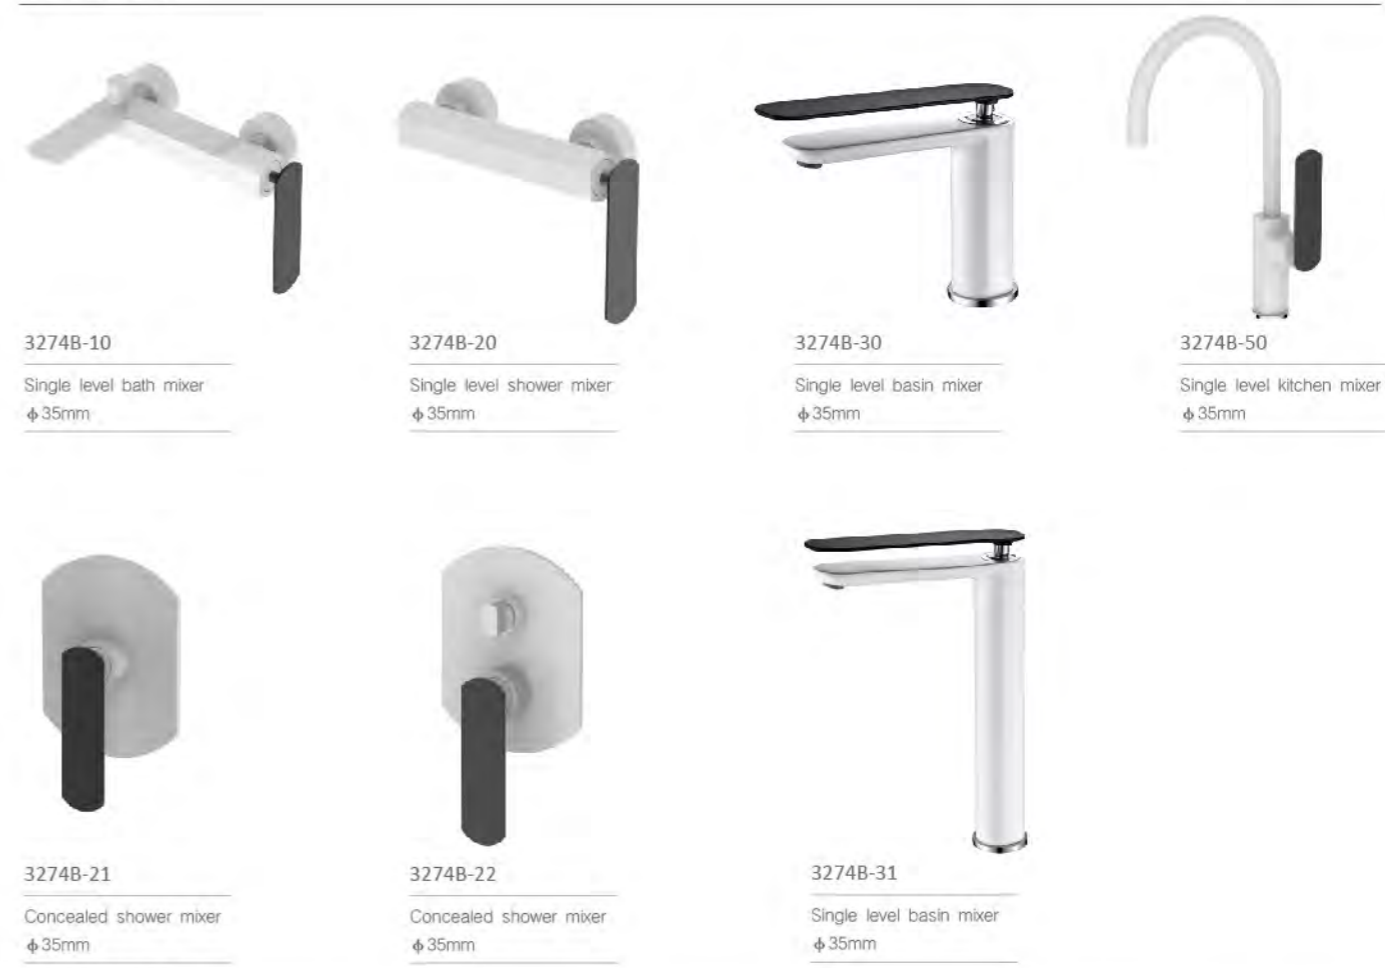

3274B SERIES

3274C SERIES