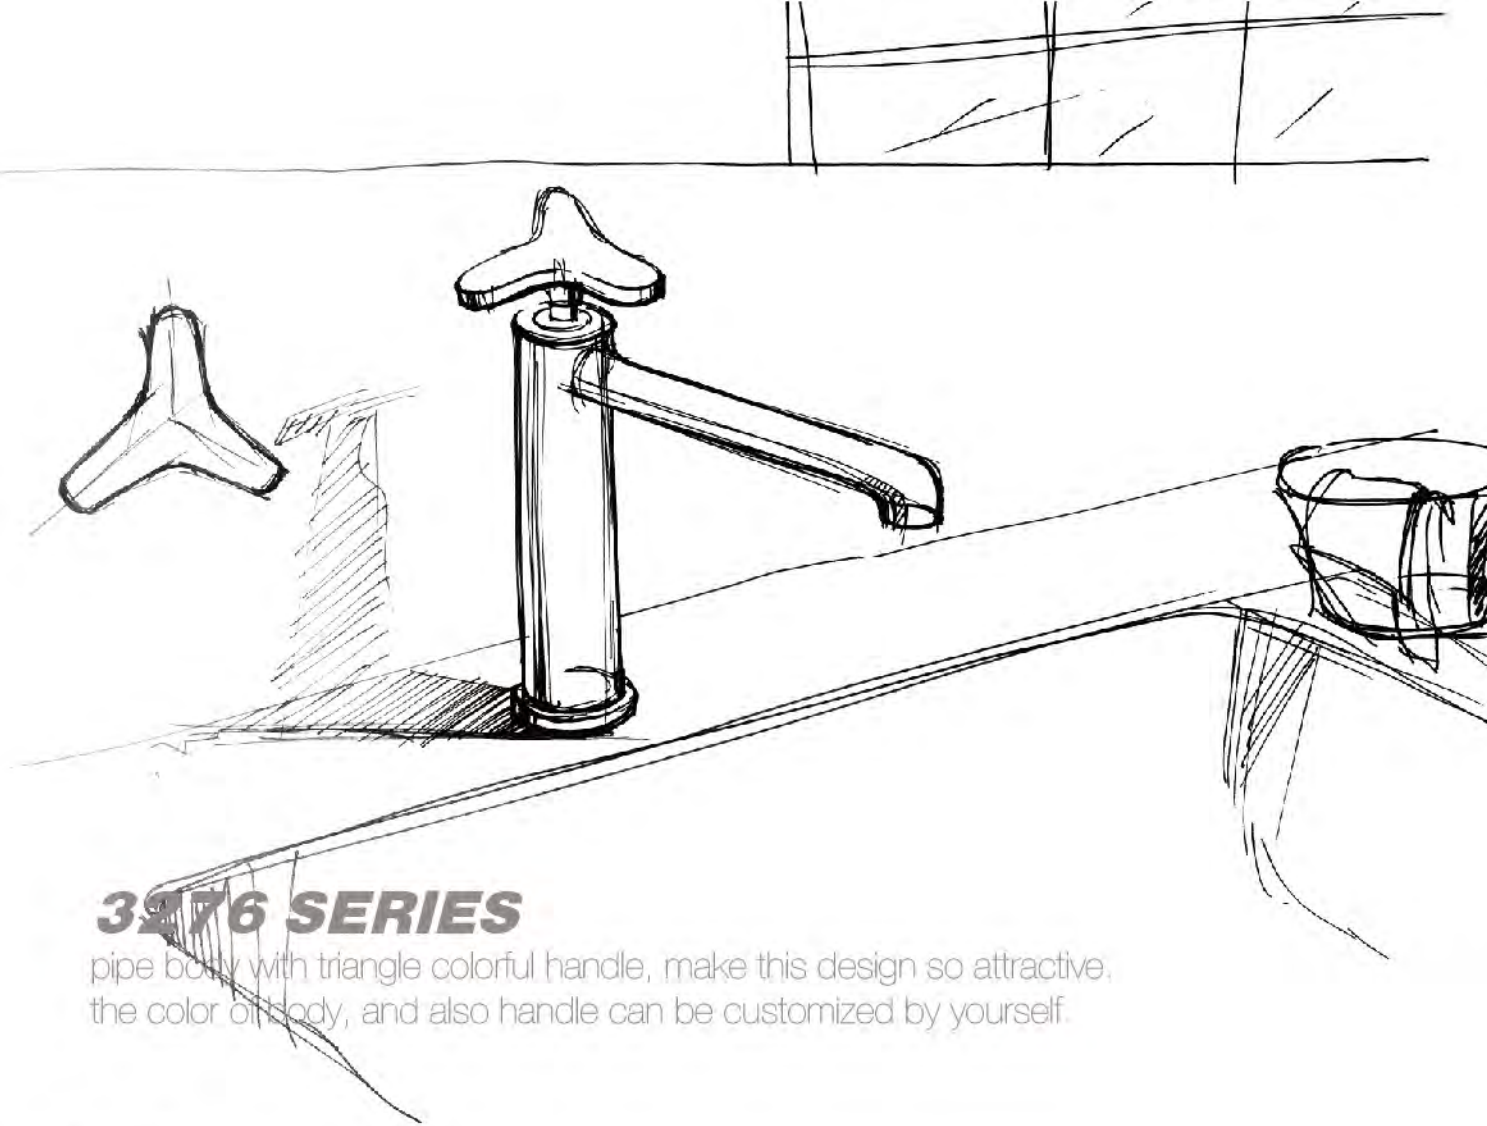

3276B SERIES

3276R SERIES

3276C SERIES