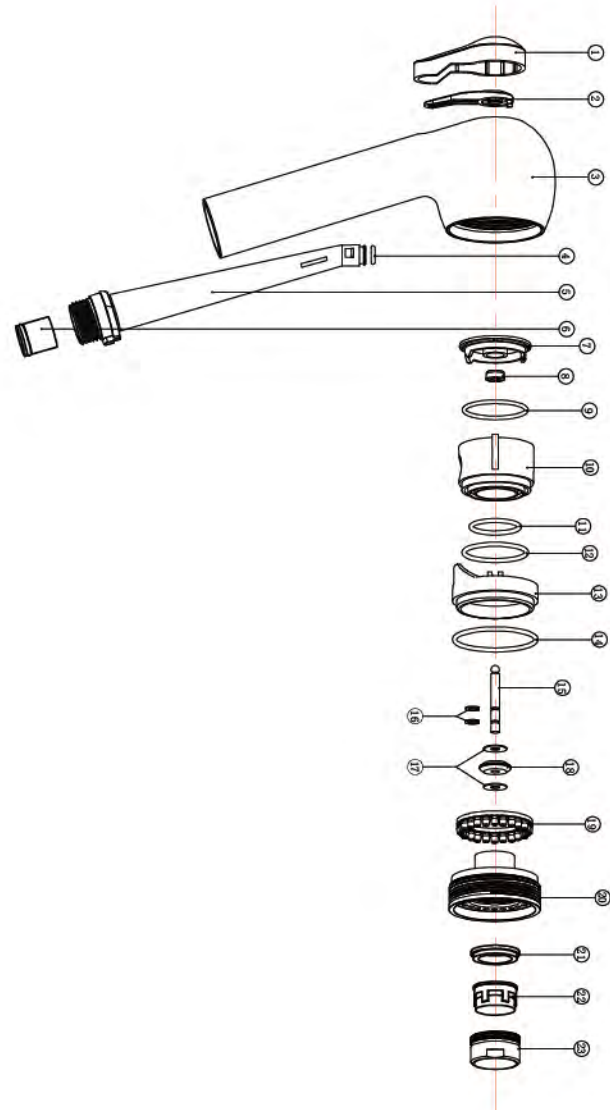

YS35301
Kitchen spray handle

SPRAYER

SHUTAFF