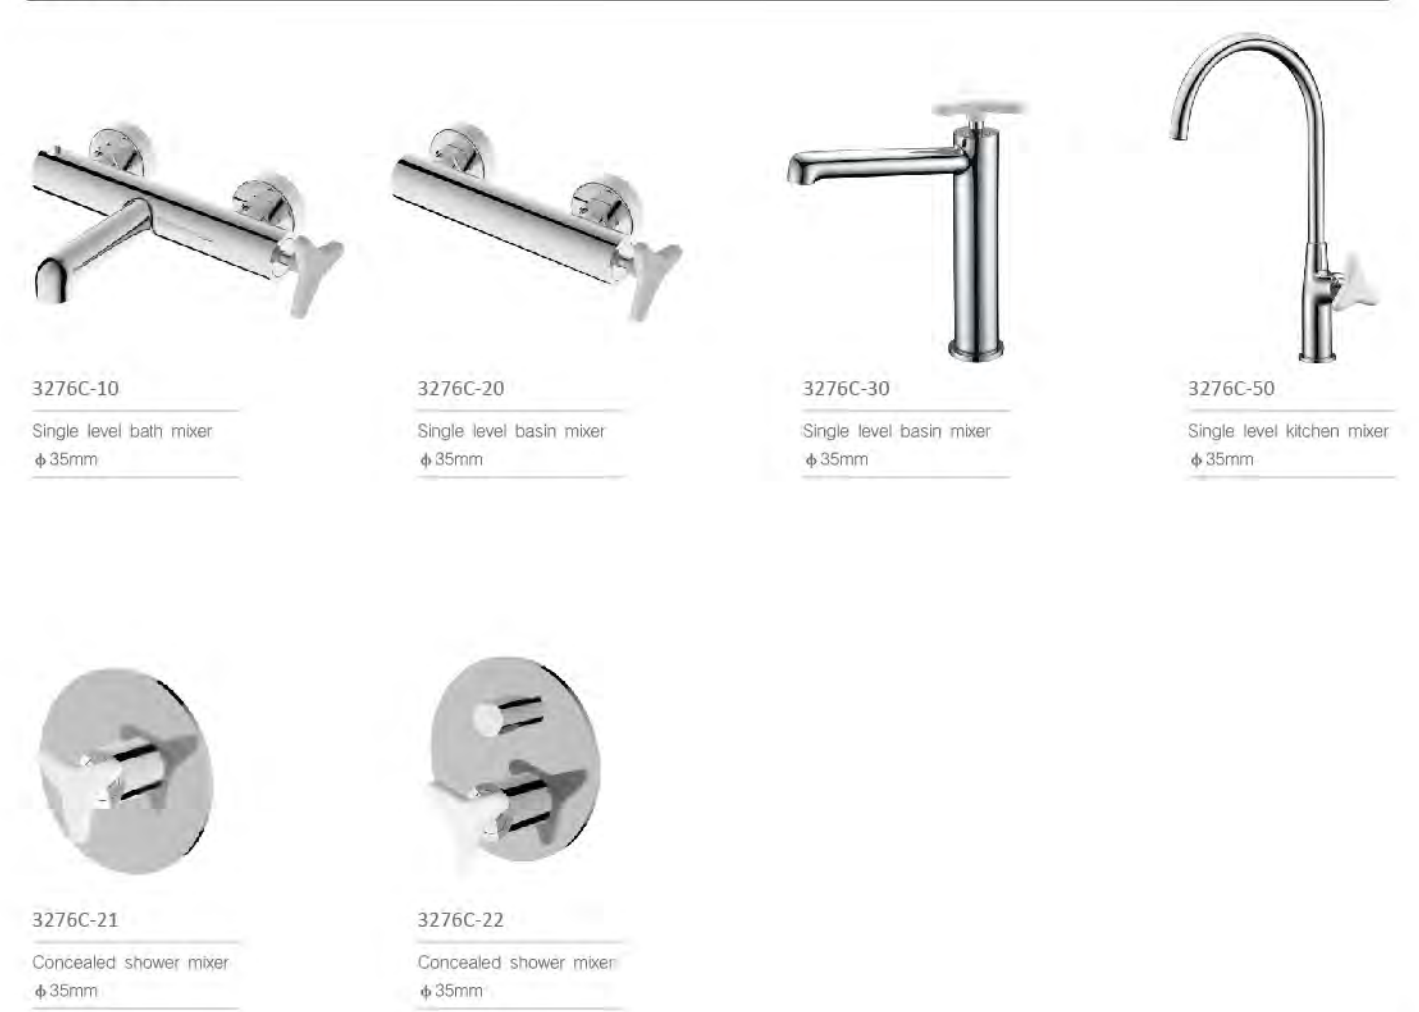

### **3276 SERIES**

pipe body with triangle colorful handle, make this design so attractive. the color of body, and also handle can be customized by yourself.

3276B SERIES

3276R SERIES

3276C SERIES