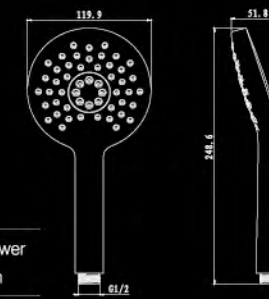

YS31363
ABS handshower
Size: ϕ 120mm