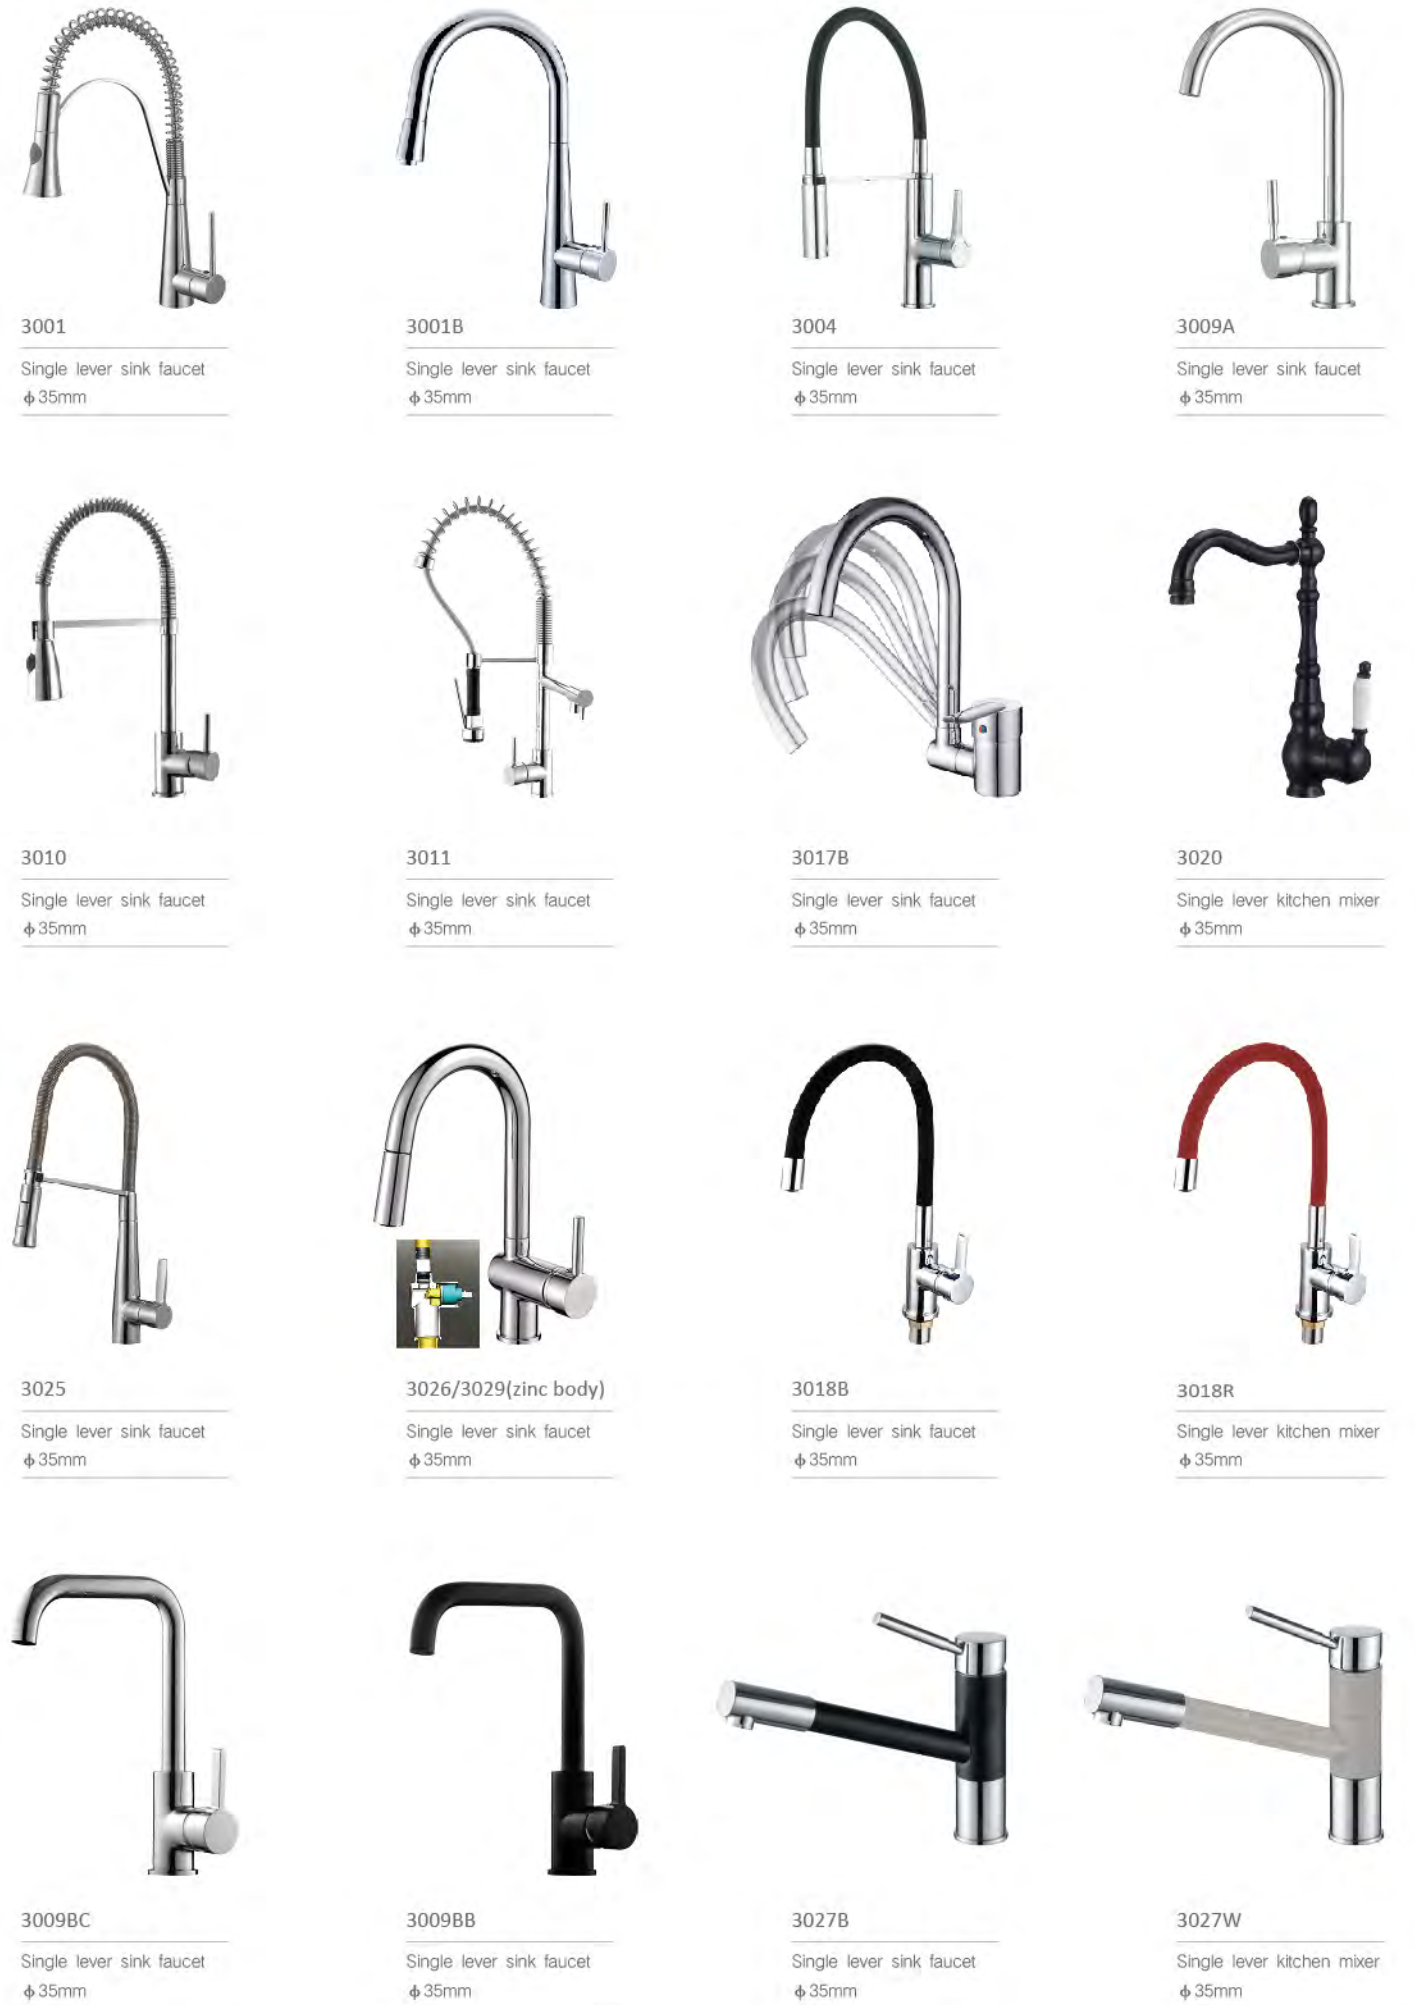

3030W
Single lever kitchen mixer
φ 35mm

3030R
Single lever kitchen mixer
φ 35mm