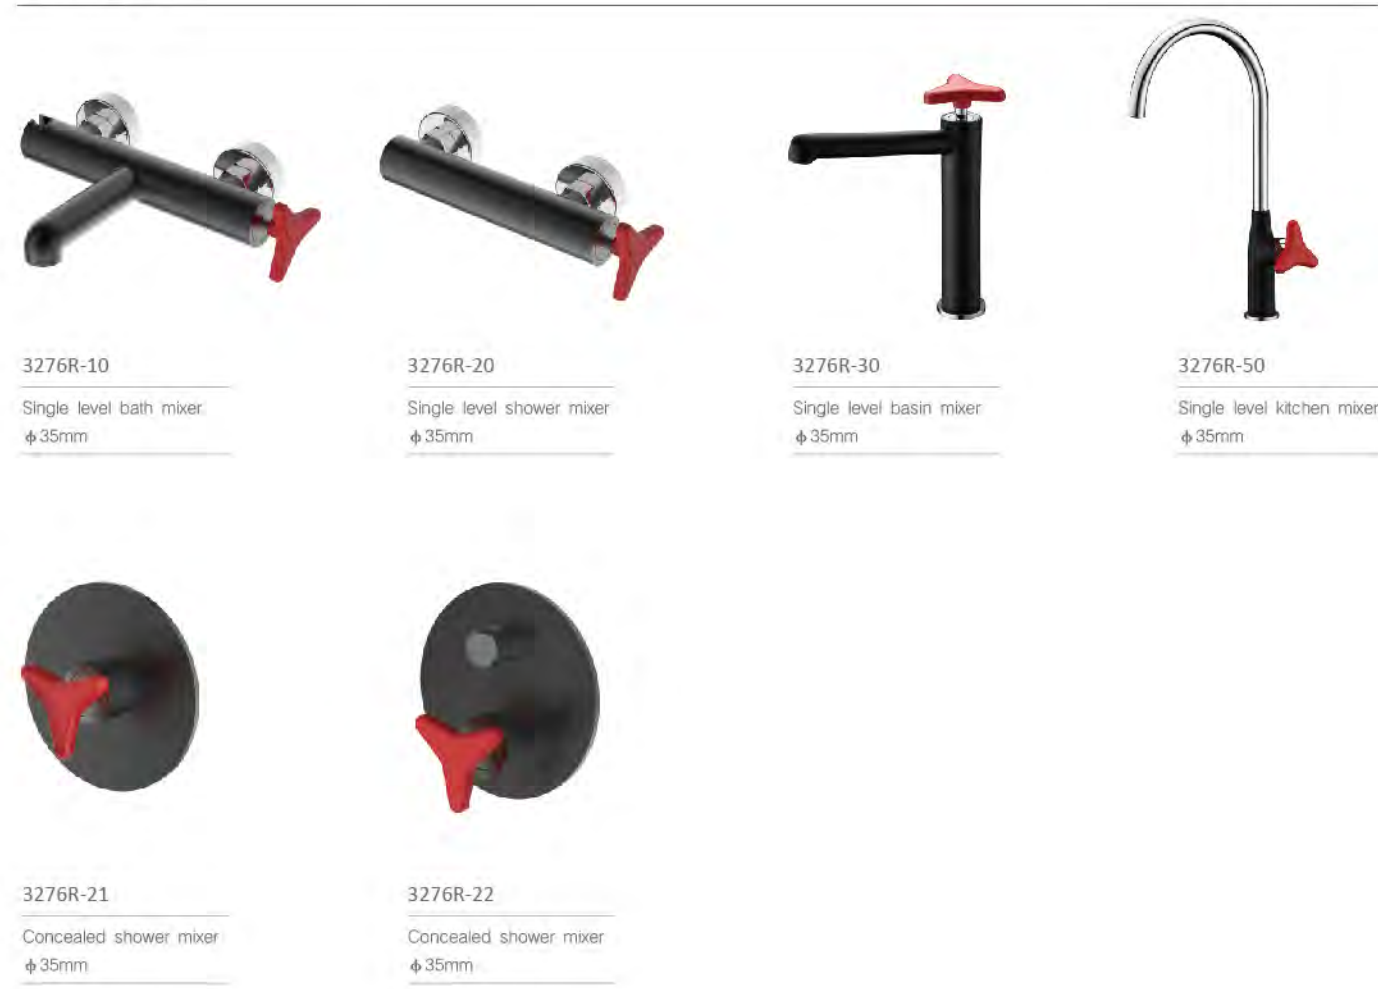

### **3276 SERIES**

pipe body with triangle colorful handle, make this design so attractive. the color of body, and also handle can be customized by yourself.

3276B SERIES

3276R SERIES

3276C SERIES