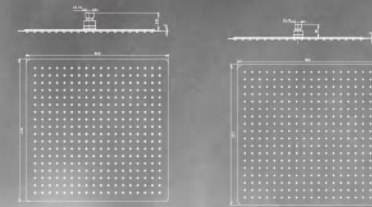

YS78602-16 Sts. shower head Size:400x400mm
YS78602-20 Sts. shower head Size:500x500mm