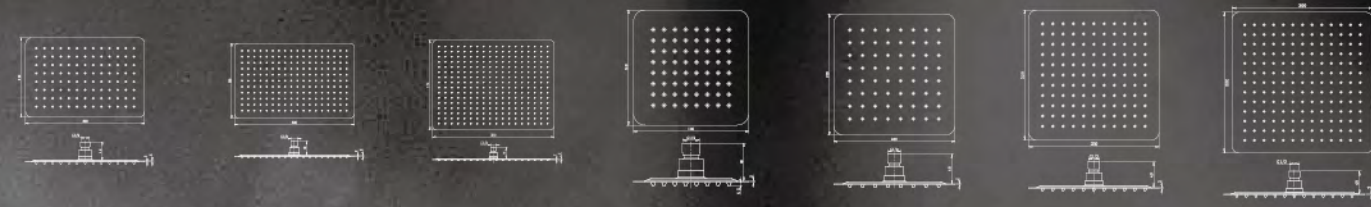

YS78602-1 Sts. shower head Size:300x200mm
YS78602-2 Sts. shower head Size:400x250mm
YS78602-3 Sts. shower head Size:500x370mm
YS78602-6 Sts. shower head Size:150x150mm
YS78602-8 ACS Sts. shower head Size:200x200mm
YS78602-10 ACS Sts. shower head Size:250x250mm
YS78602-12 ACS Sts. shower head Size:300x300mm