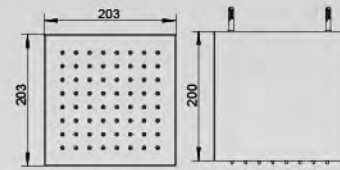

# CUBIC & CYLINDER

Now we have full range of cubic & cylinder, small one, bigger one, to make your shower room artistic existing.

YS78115

Sts. shower head  
Size: 200x200x200mm

YS78640

Sts. shower head  
Size: 156X162mm