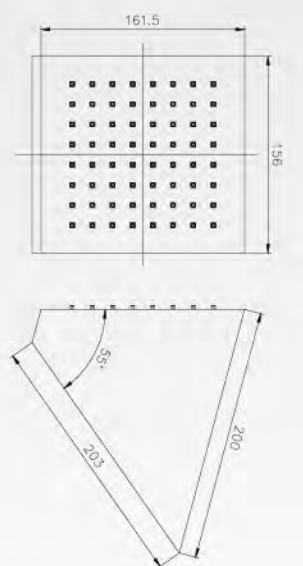

Sts. shower head
Size: 156x162mm