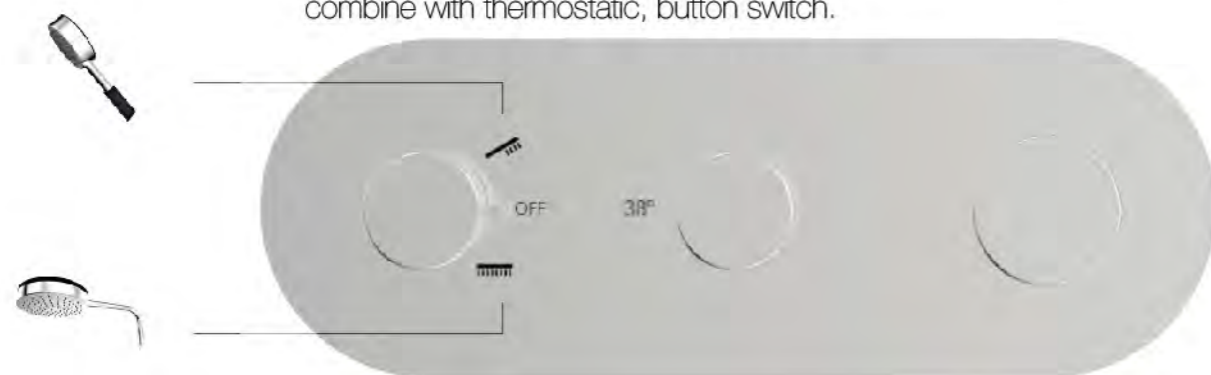

Faucet & diverter

combine with thermostatic, button switch.