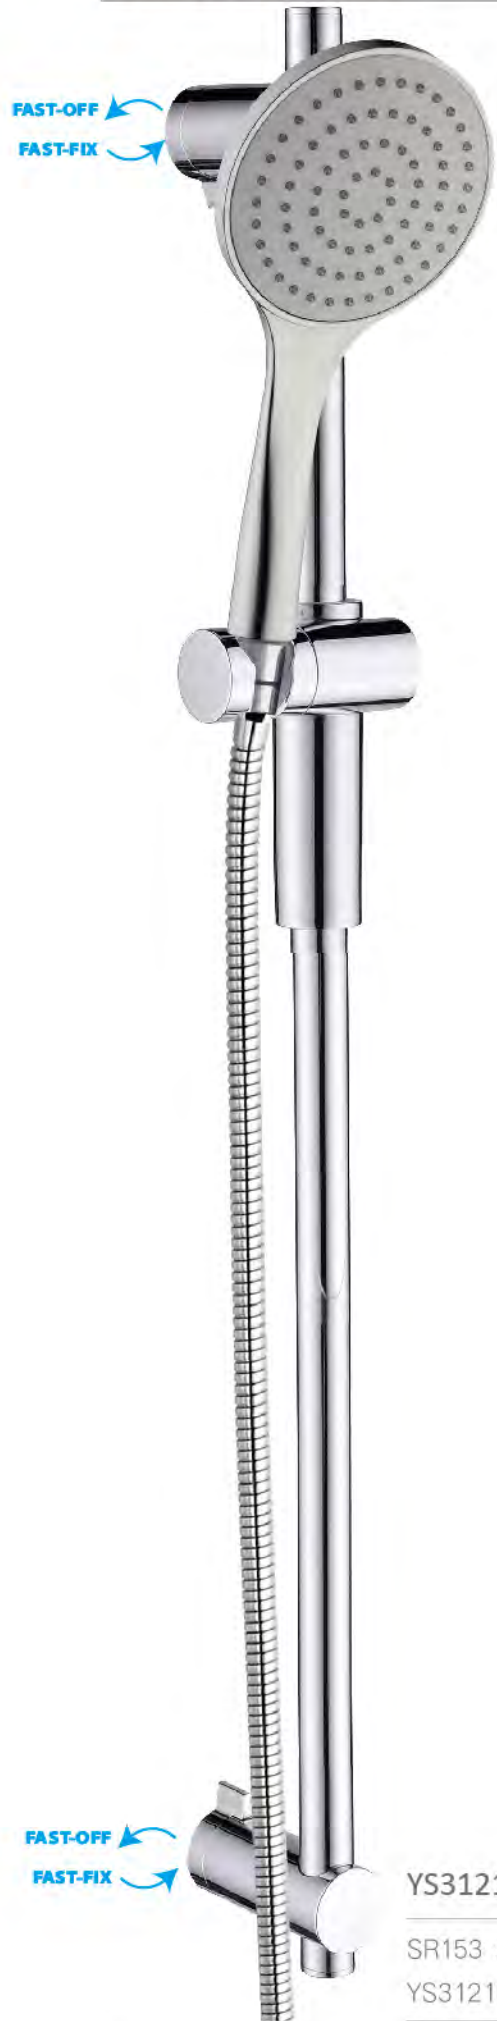

YS31217+SR153
SR153 sts. 201 sliding bar
YS31217 handshower