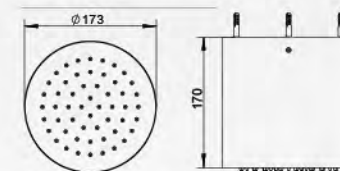

Sts. shower head
Size: ϕ 173mm

YS78655