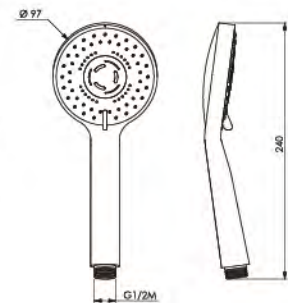

YS31228T  
ABS shower head  
Size: 200x200mm

YS31257C  
ABS handshower  
Size: 95x230mm

YS31257CT ACS  
ABS shower head  
Size: 225x225mm

YS31260 ACS  
ABS handshower  
Size: φ 100x250mm

**YS31117**  
ABS handshower  
Size:  $\phi$  100x250mm