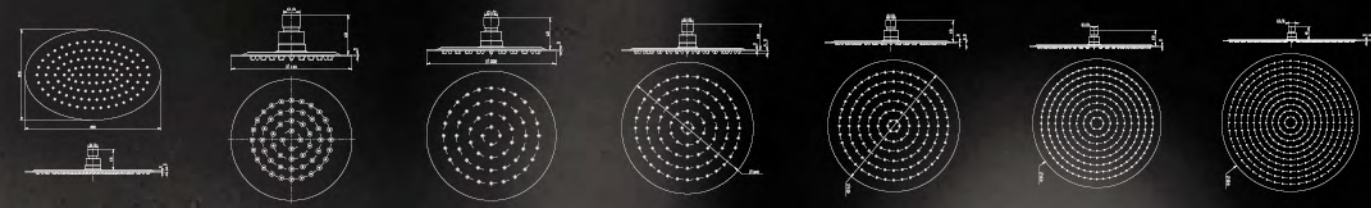

Ultra slim edge products,
we welded by automatic laser machine,
and welded at least 0.8mm,
to ensure the best and no leakage;

YS78601-1 Sts. shower head Size:300x200mm
YS78601-6 Sts. shower head Size: ϕ 150mm
YS78601-8 ACS Sts. shower head Size: ϕ 200mm
YS78601-10 ACS Sts. shower head Size: ϕ 250mm
YS78601-12 ACS Sts. shower head Size: ϕ 300mm
YS78601-16 Sts. shower head Size: ϕ 400mm
YS78601-20 Sts. shower head Size: ϕ 500mm