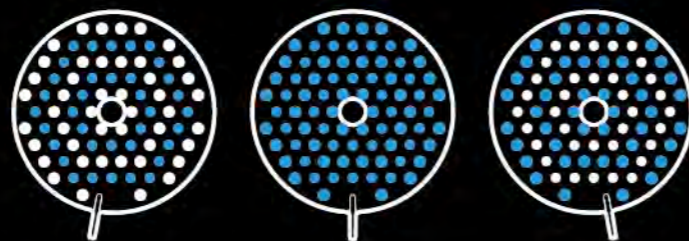

even circles

full circles

odd circles