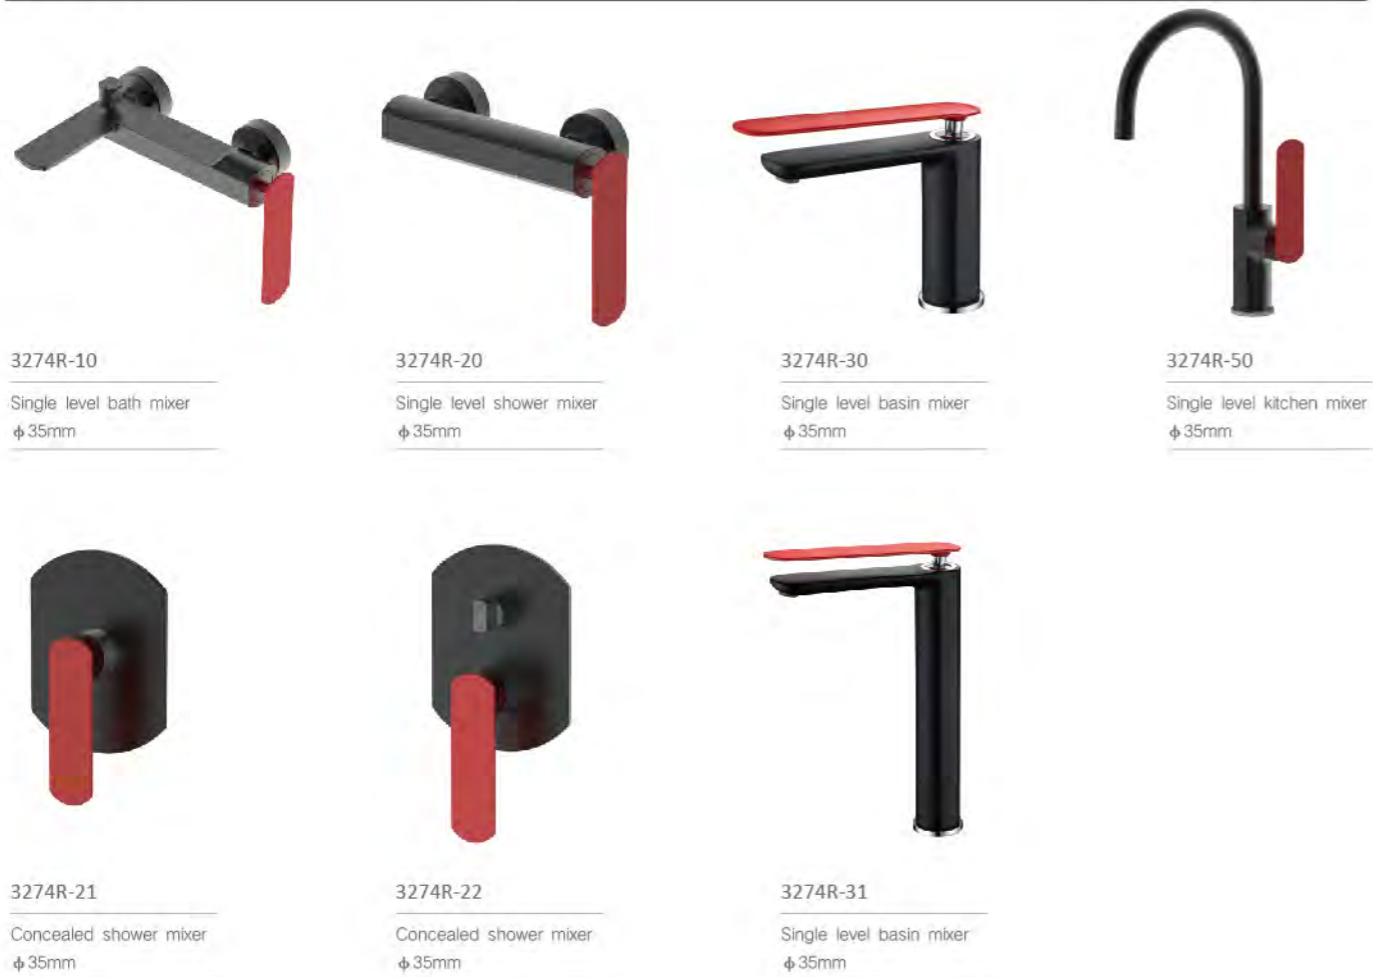

3274R SERIES