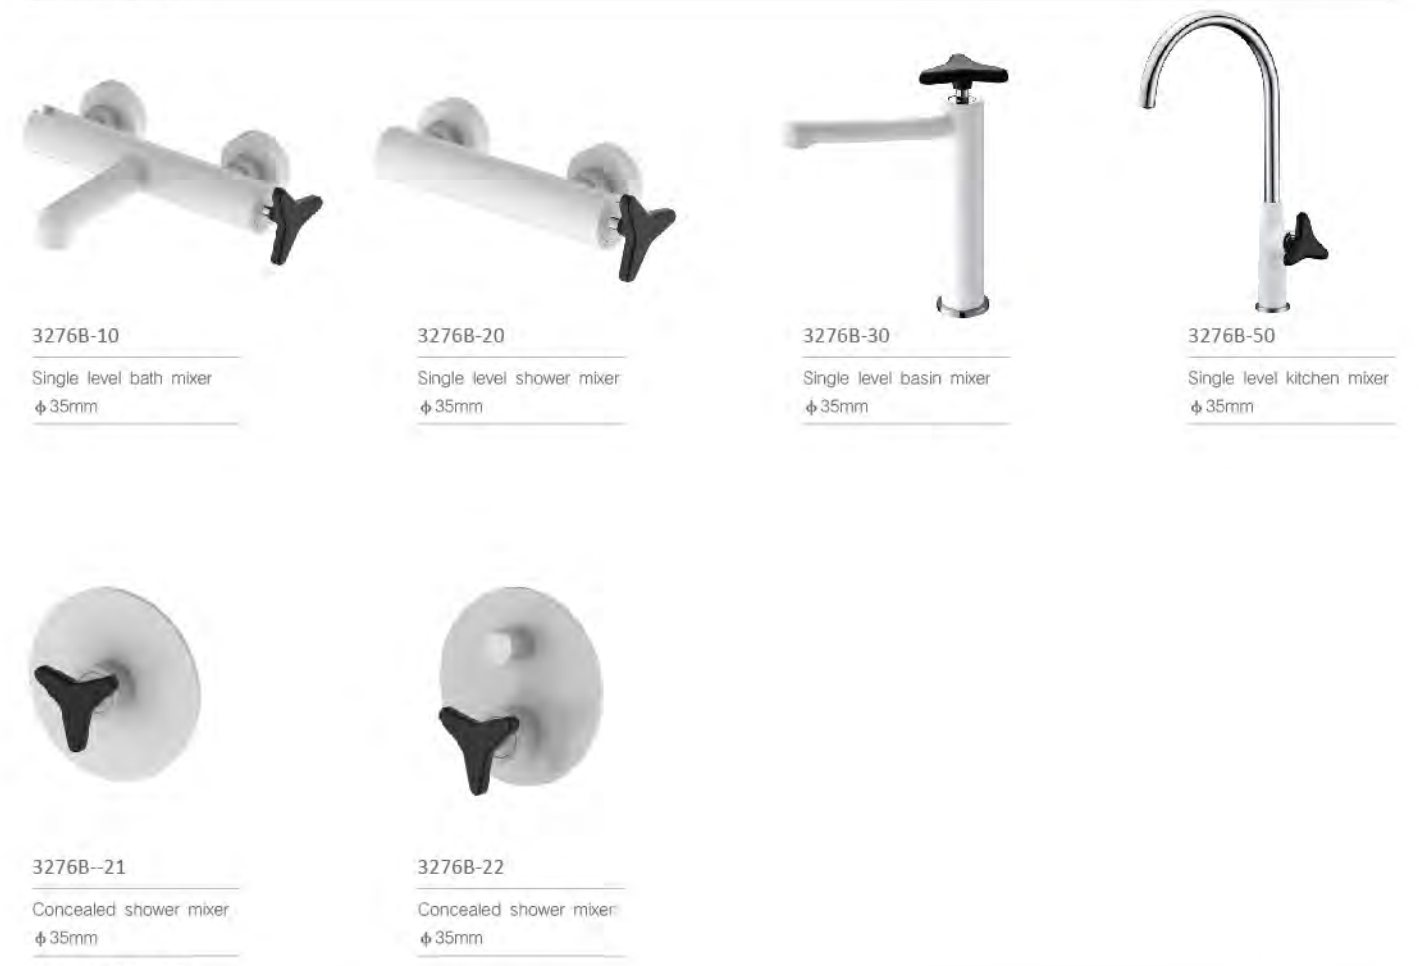

3276B SERIES