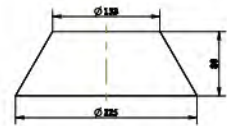

YS78602M-8  
SUS shower head  
Size: 200x200mm

YS78602M-10  
SUS shower head  
Size: 250x250mm

YS78602M-12  
SUS shower head  
Size: 300x300mm

YS78602M-16  
SUS shower head  
Size: 400x400mm

YS78113  
Sts. shower head  
Size: φ 225x80mm